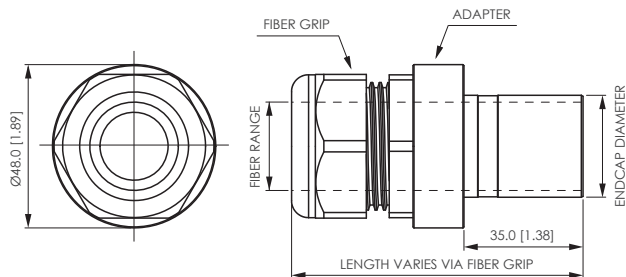

ACCESSORIES

Endcap Fiber Adapter

PART NUMBER

30mm ACS-30-06 (for 6mm-12mm fiber)
ACS-30-10 (for 10mm-14mm fiber)
ACS-30-13 (for 13mm-20mm fiber)
ACS-30-18 (for 18mm-25mm fiber)
ACS-30-22 (for 22mm-28mm fiber)

33mm ACS-33-06 (for 6mm-12mm fiber)
ACS-33-10 (for 10mm-14mm fiber)
ACS-33-13 (for 13mm-20mm fiber)
ACS-33-18 (for 18mm-25mm fiber)
ACS-33-22 (for 22mm-30mm fiber)

MECHANICAL DRAWING

Unit: mm [inch]

Fiber Socket

PART NUMBER

30mm ACS-socket-30

33mm ACS-socket-33